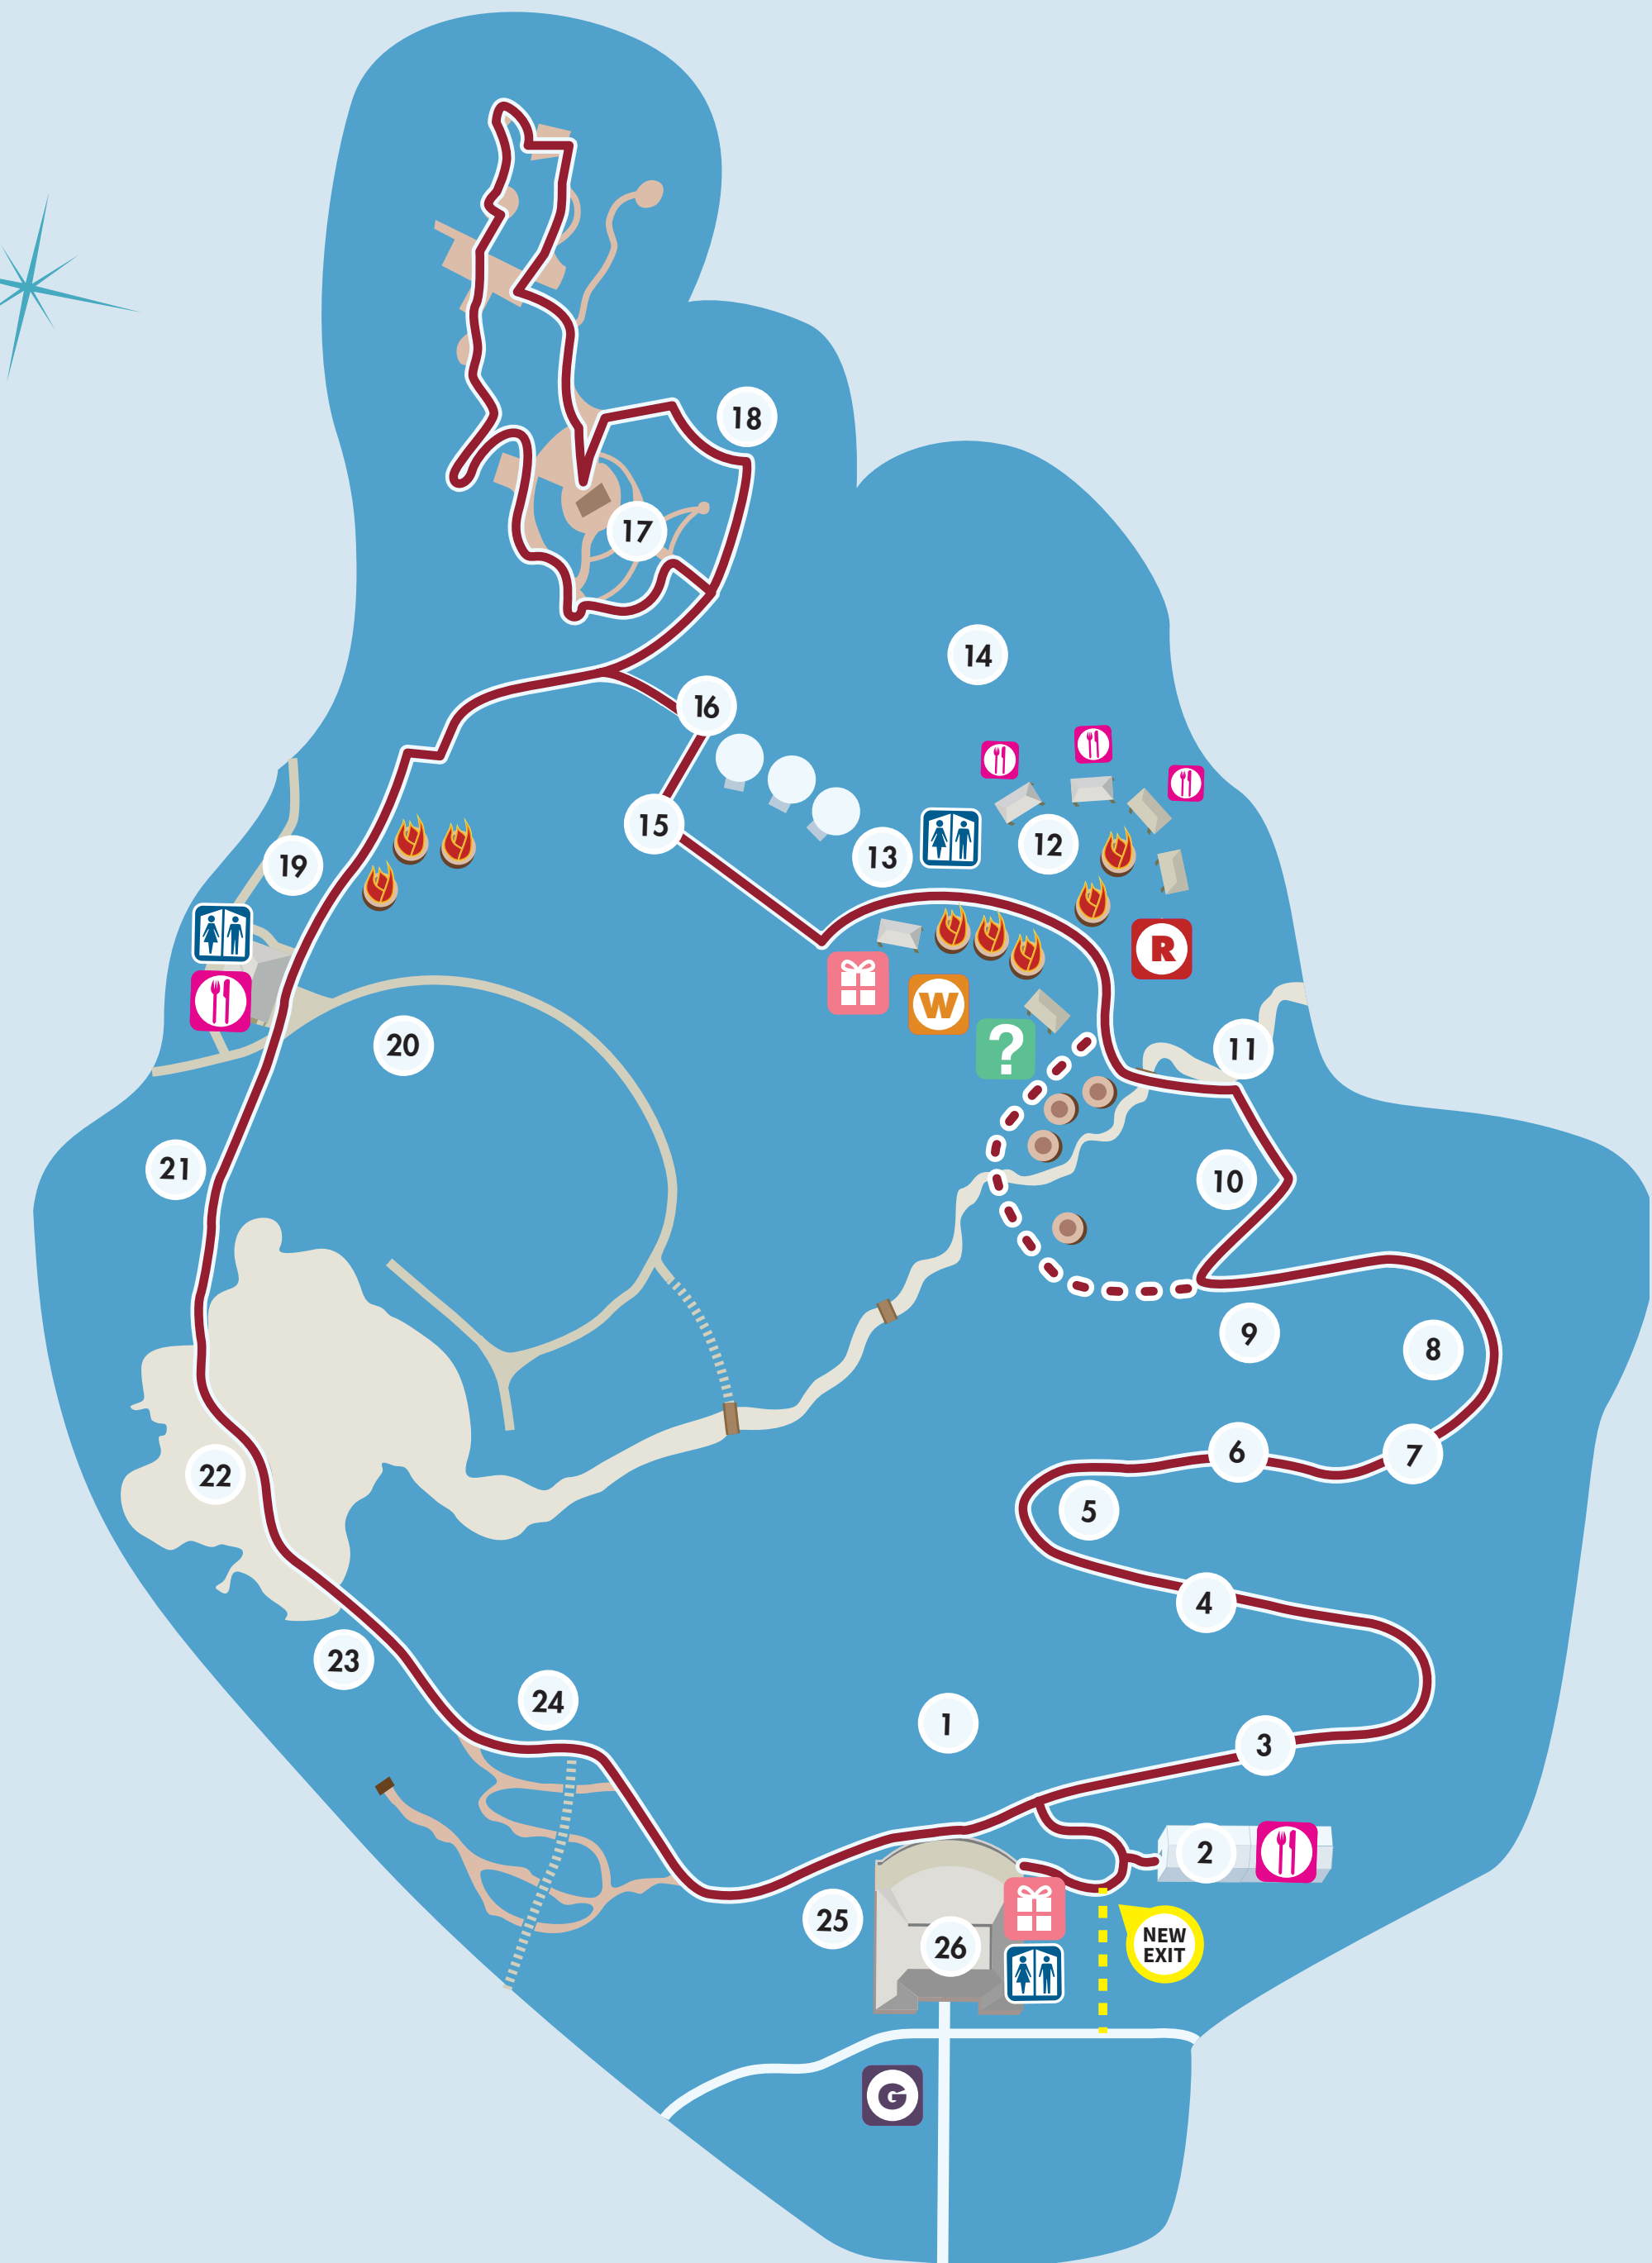

LUMINARIA

EXPERIENCE THE LIGHT

- 1 Merry Mosaic
- 2 Christmas Cabin
- 3 Snowflake Lane
- 4 Twinkling Trees
- 5 Electronic Forest
- 6 Colorful Canopy
- 7 Blossoms of Light
- 8 Celebration Circle
- 9 Shiny Steps
- 10 Stellar Grove
- 11 Sparkling Stream
- 12 Luminaria Village
- 13 Mistletoe Moment
- 14 Tree Top Summit
- 15 Childhood Noel
- 16 Nativity
- 17 Light of the World Garden
- 18 Secret Tunnel

- 19 Reindeer Woods
- 20 Fire & Ice
- 21 Northern Passage
- 22 Himalayan Heights
- 23 Northern Lights
- 24 Candy Cane Lane
- 25 Wisteria Way
- 26 Ashton Gardens Visitor Center

-  GATHERING TENT
-  GIFT SHOPS
-  RESTROOMS
-  FOOD
-  RESERVED IGLOO
-  LUMINARIA VILLAGE WARMING TENT
-  RESERVED FIRE PITS
-  COMMUNAL FIRE PITS
-  ACCESSIBLE PATH
-  INFORMATION, LOST & FOUND, FIRST AID, FIRE PIT CHECK-IN

FIRE AND ICE

The **Fire and Ice** show is a spectacle unlike any other—and although these two polar opposites may be destined to oppose, they are stronger and more beautiful together than they are apart.

FIRST SHOW: 5:30 PM

LAST SHOW: 10:00 PM

*Shows alternate between **Fire and Ice** and **Festival of Fountains** every 10 minutes.*

Each show is less than 5 minutes long.