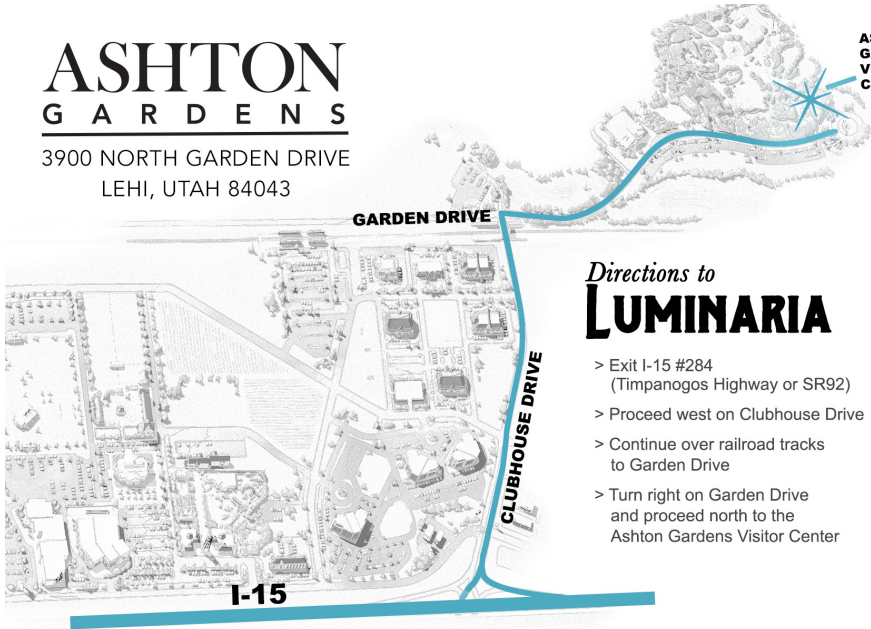

ASHTON GARDENS

3900 NORTH GARDEN DRIVE
LEHI, UTAH 84043

ASHTON
GARDENS
VISITOR
CENTER

Directions to **LUMINARIA**

- > Exit I-15 #284
(Timpanogos Highway or SR92)
- > Proceed west on Clubhouse Drive
- > Continue over railroad tracks
to Garden Drive
- > Turn right on Garden Drive
and proceed north to the
Ashton Gardens Visitor Center