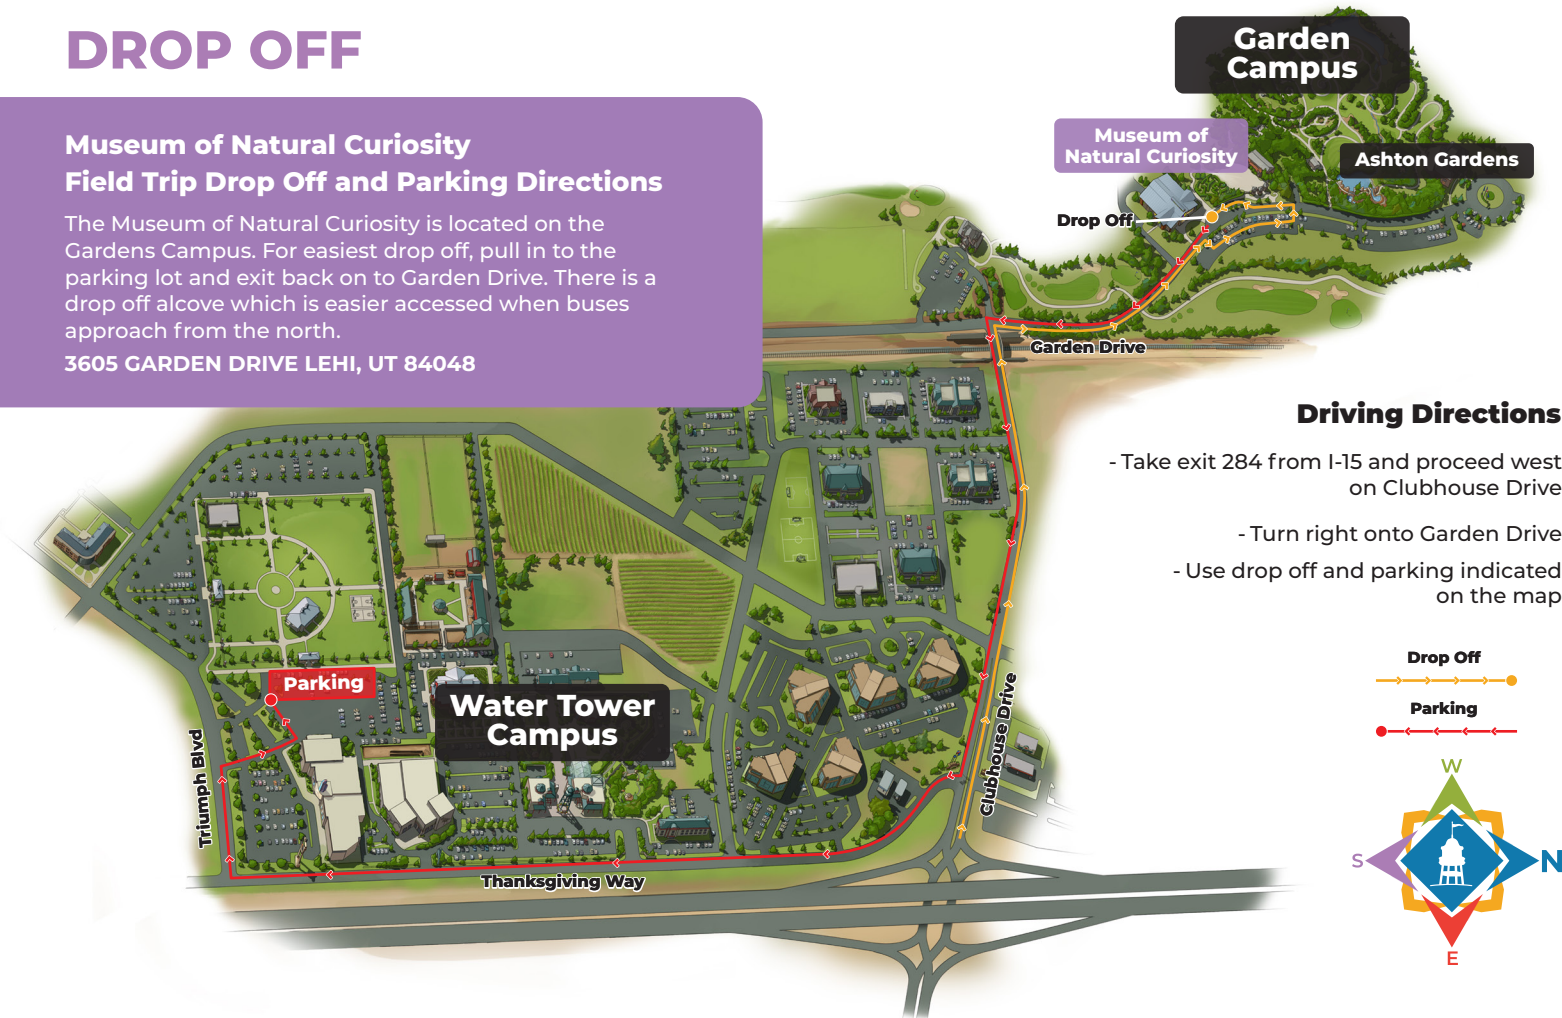

DROP OFF

Museum of Natural Curiosity Field Trip Drop Off and Parking Directions

The Museum of Natural Curiosity is located on the Gardens Campus. For easiest drop off, pull in to the parking lot and exit back on to Garden Drive. There is a drop off alcove which is easier accessed when buses approach from the north.

3605 GARDEN DRIVE LEHI, UT 84048

Garden Campus

Museum of Natural Curiosity

Ashton Gardens

Drop Off

Garden Drive

Parking

Water Tower Campus

Triumph Blvd

Clubhouse Drive

Thanksgiving Way

Driving Directions

- Take exit 284 from I-15 and proceed west on Clubhouse Drive
- Turn right onto Garden Drive
- Use drop off and parking indicated on the map

Drop Off

Parking