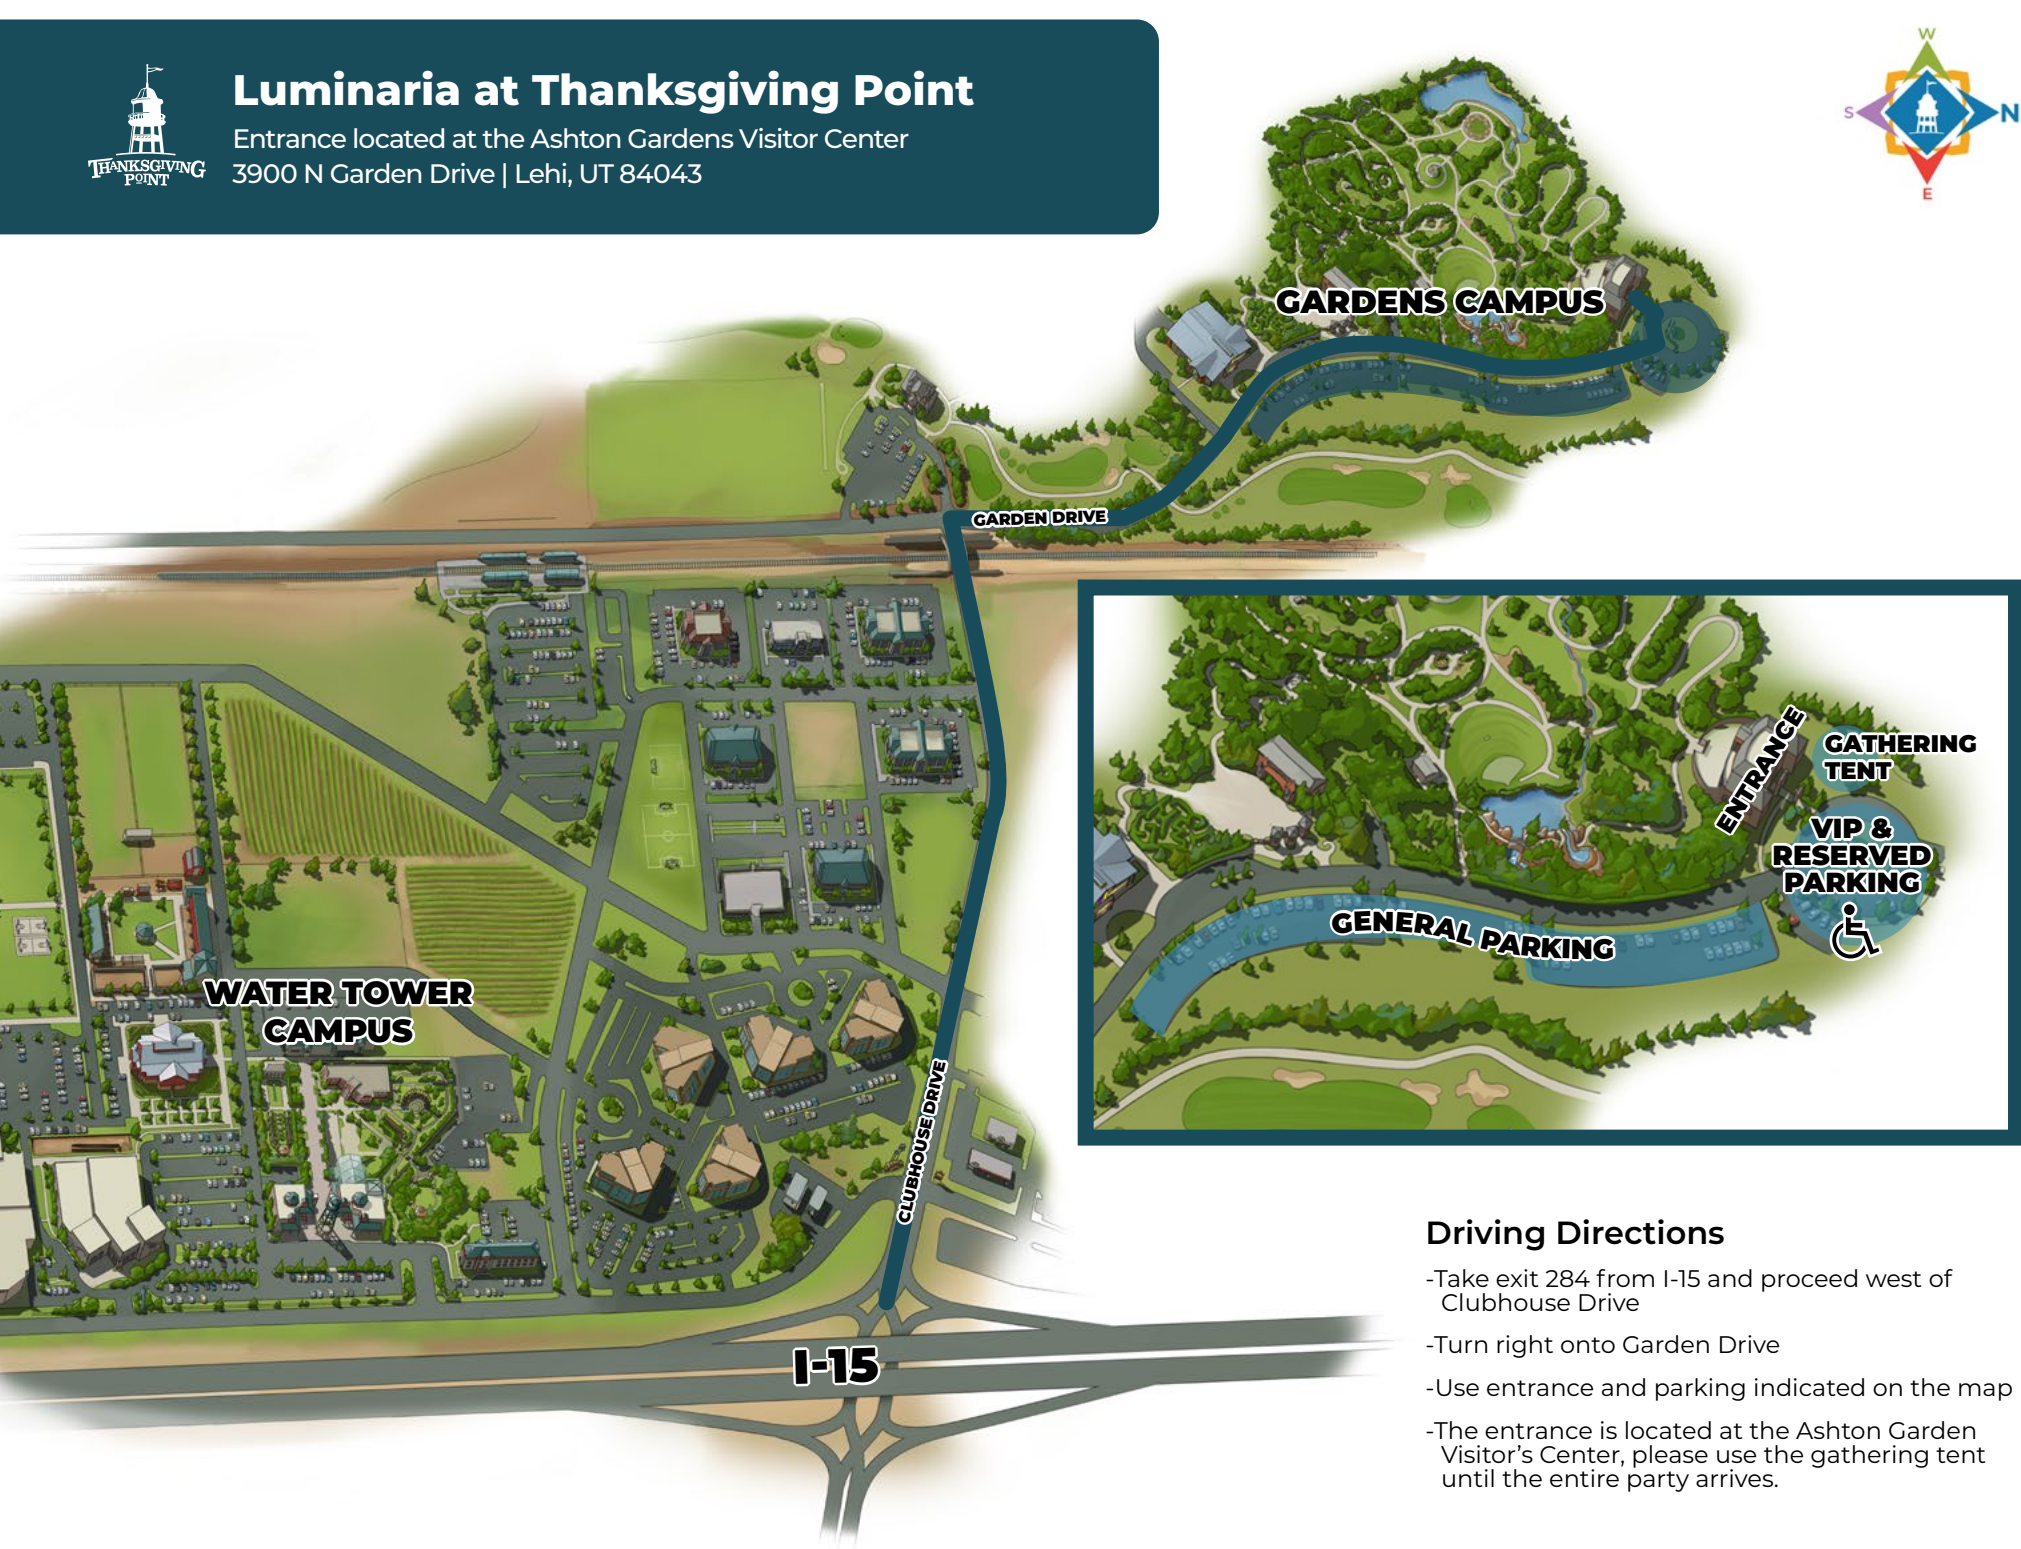

Luminaria at Thanksgiving Point

Entrance located at the Ashton Gardens Visitor Center
3900 N Garden Drive | Lehi, UT 84043

Driving Directions

- Take exit 284 from I-15 and proceed west of Clubhouse Drive
- Turn right onto Garden Drive
- Use entrance and parking indicated on the map
- The entrance is located at the Ashton Garden Visitor's Center, please use the gathering tent until the entire party arrives.