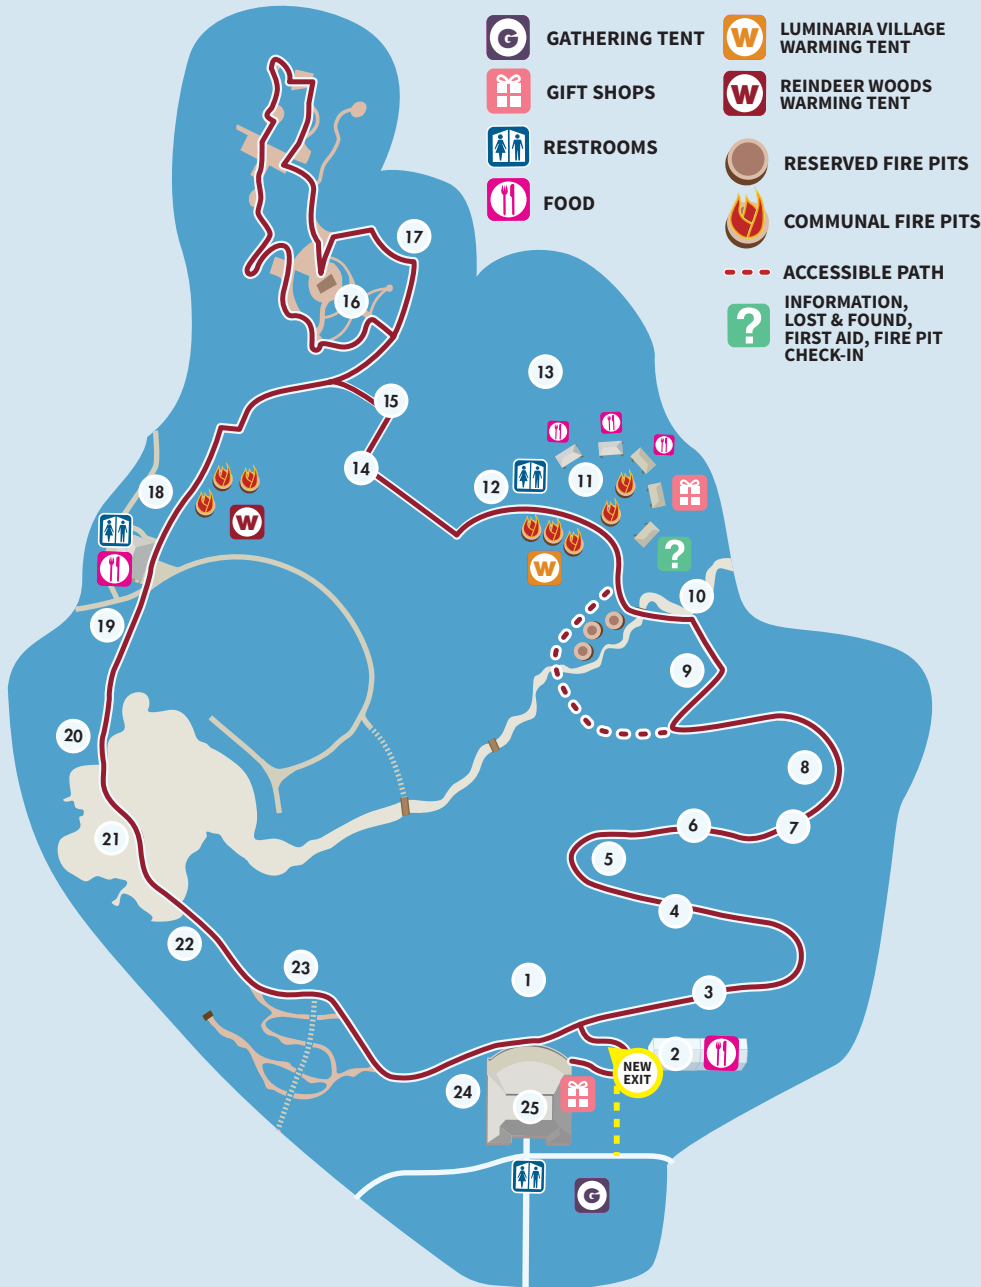

FINDING YOUR WAY AROUND

LUMINARIA

EXPERIENCE THE LIGHT

- 1 Merry Mosaic
- 2 Gingerbread Place
- 3 Snowflake Lane
- 4 Twinkling Trees
- 5 Electronic Forest
- 6 Colorful Canopy
- 7 Blossoms of Light
- 8 Celebration Circle
- 9 Stellar Grove
- 10 Sparkling Stream
- 11 Luminaria Village
- 12 Mistletoe Moment
- 13 Tree Top Summit
- 14 Childhood Noel
- 15 Nativity
- 16 Light of the World Garden
- 17 Secret Tunnel
- 18 Reindeer Woods
- 19 Northern Passage
- 20 Himalayan Heights
- 21 Birch Tree Breezway
- 22 Triklight Trail
- 23 Candy Cane Lane
- 24 Wisteria Way
- 25 Ashton Gardens Visitor Center